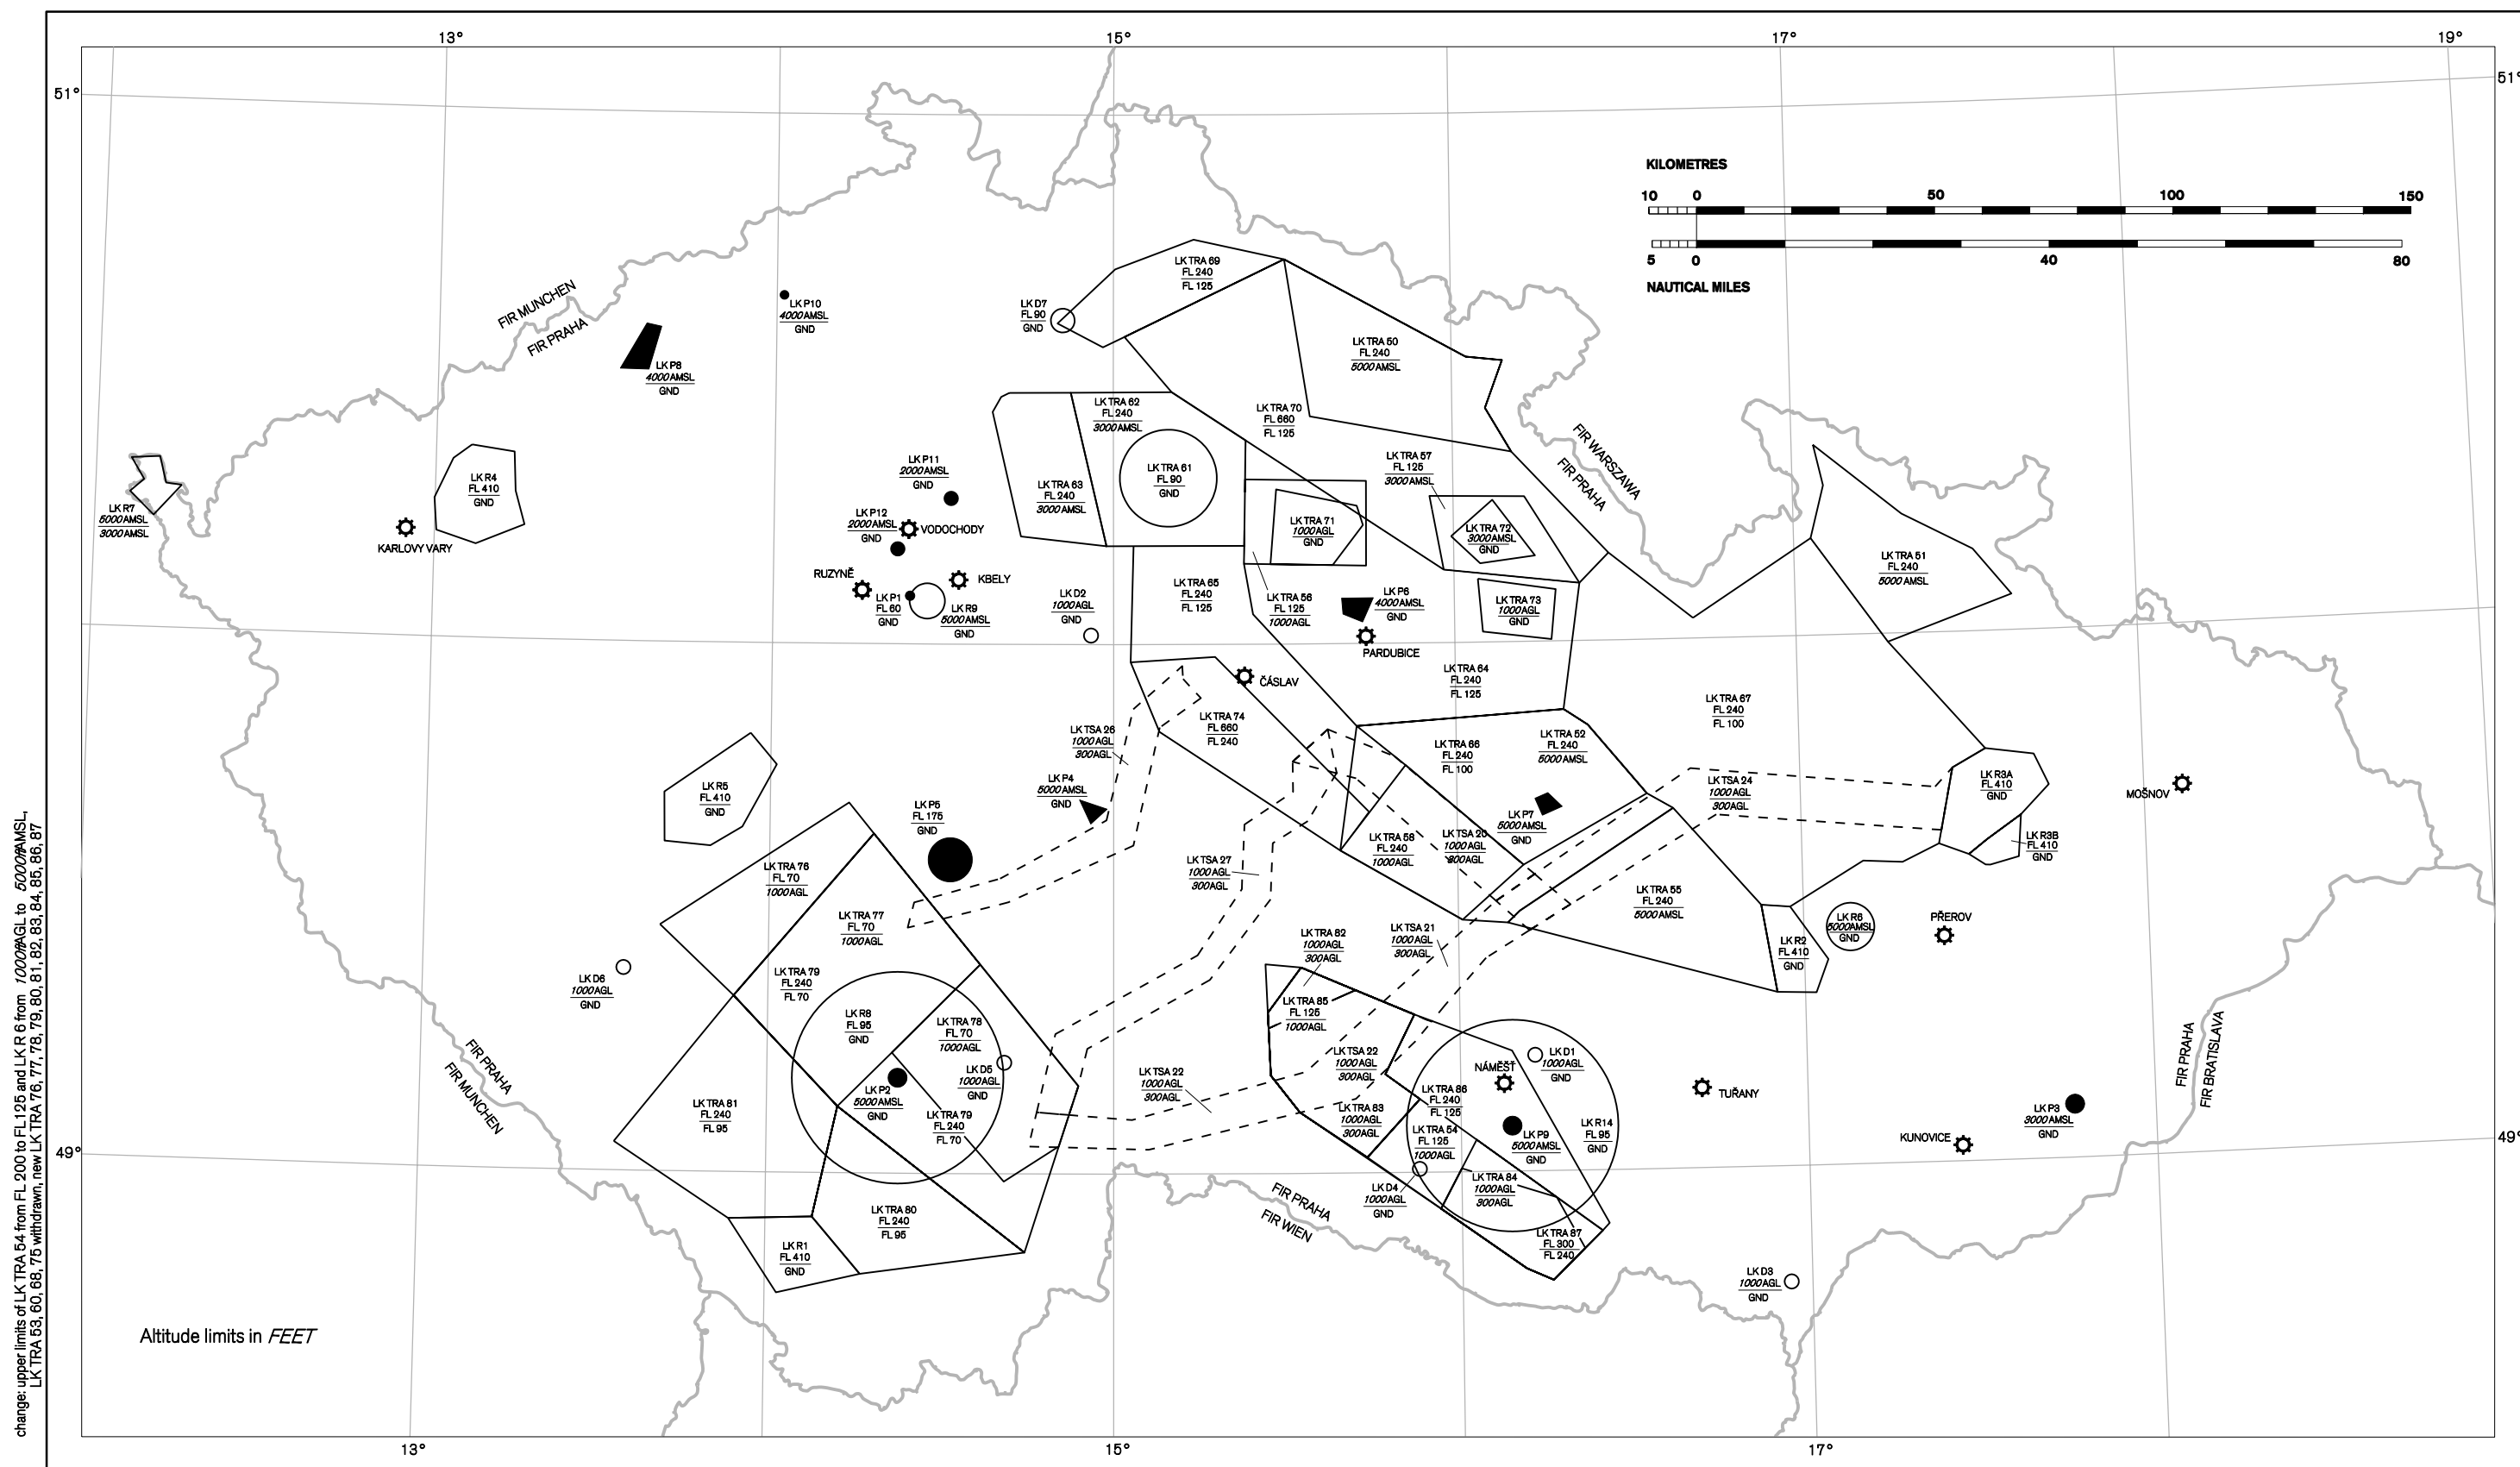

PROHIBITED, RESTRICTED, TEMPORARY RESERVED, TEMPORARY SEGREGATED AND DANGER AREAS INDEX CHART

change: upper limits of LK TR 64 from FL 200 to FL 125 and LK R 6 from 1000 AGL to 5000 AMSL, LK TR 63, 68, 69, 76, 77, 78, 79, 80, 81, 82, 83, 84, 85, 86, 87

Altitude limits in FEET